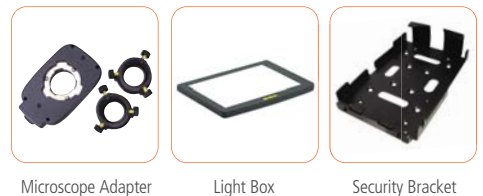

Optional Accessories