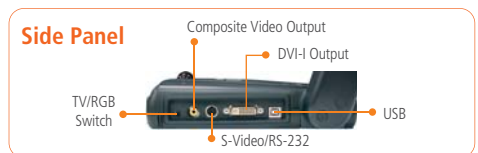

Package Content

AVerVision310AF Unit	Detachable LED Lamp Module (with Laser Positioning Guide)
A+ Interactive Software 2 CD	Remote Control with Batteries
Power Adapter & Cord	User Manual CD
VGA Cable	Quick Guide
USB Cable	Anti-Glare Sheet
RS-232 / S-Video Adapter Cable	Carrying Bag
RCA cable	Warranty Card