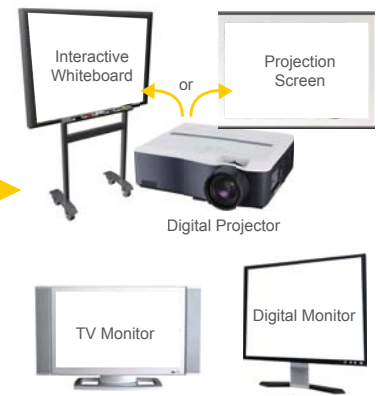

### High Definition Output

Give the most colorful and clear presentations with HD720p output resolution.

With a visualizer, you can display...

**AVerVision310AF**

Show enlarged images to your audience through ...